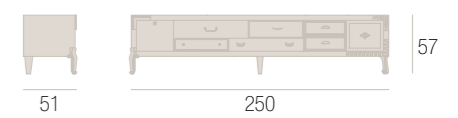

PATCHWORK

SAMUELE MAZZA

MOBILE TV . TV LIVING SIDEBOARD