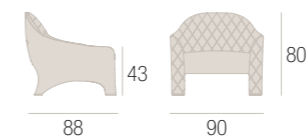

POLTRONA . ARMCHAIR

MONTENAPOLEONE
POLTRONA . ARMCHAIR

PATCHWORK
MOBILE TV . TV LIVING SIDEBOARD

MONTE NAPOLEONE

SAMUELE MAZZA

POLTRONA . ARMCHAIR

PATCHWORK

SAMUELE MAZZA