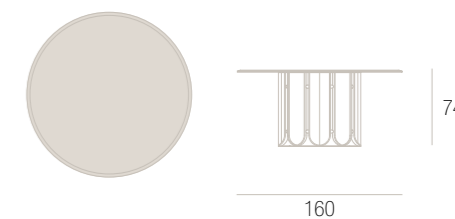

PRIVÈ

DANIELE LO SCALZO MOSCHERI

TAVOLO . TABLE

SEDIA CON BRACCIOLI
CHAIR WITH ARMS